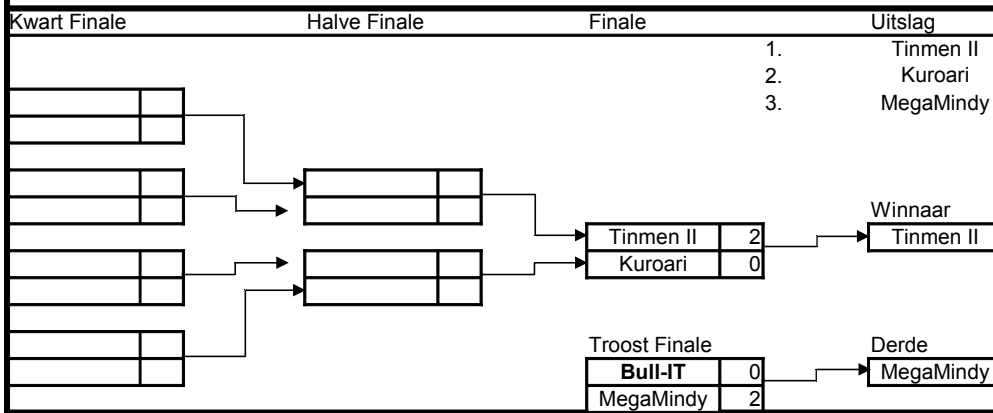

MiniSumo

	NN 1	Odo-mex	Shogun	Bull-IT	NN 2	Kuroari	Tinmen II	MegaMindy	Total
NN 1		0	0	0	0	0	0	0	0
Odo-mex	0		0	0	0	0	0	2	2
Shogun	0	2		0	0	1	1	0	4
Bull-IT	0	2	2		0	0	0	0	4
NN 2	0	0	0	0		0	0	0	0
Kuroari	0	2	1	2	0		0	1	6
Tinman II	0	2	2	2	0	2		0	8
MegaMindy	0	0	0	2	0	0	2		4

NN 1	vs	Odo-mex		-
NN 2	vs	Kuroari		-
Shogun	vs	Bull-IT	0	- 2
Tinman II	vs	MegaMindy	0	- 2
NN 1	vs	Shogun		-
NN 2	vs	Tinman II		-
Odo-mex	vs	Bull-IT	0	- 2
Kuroari	vs	MegaMindy	1	- 0
NN 1	vs	Bull-IT		-
NN 2	vs	MegaMindy		-
Odo-mex	vs	Shogun	0	- 2
Kuroari	vs	Tinman II	0	- 2
NN 1	vs	NN 2		-
Odo-mex	vs	Kuroari	0	- 2
Shogun	vs	Tinman II	1	- 2
Bull-IT	vs	MegaMindy	0	- 2
NN 1	vs	Kuroari		-
Odo-mex	vs	Tinman II	0	- 2
Shogun	vs	MegaMindy	0	- 0
Bull-IT	vs	NN 2		-
NN 1	vs	Tinman II		-
Odo-mex	vs	MegaMindy	2	- 0
Shogun	vs	NN 2		-
Bull-IT	vs	Kuroari	0	- 2
NN 1	vs	MegaMindy		-
Odo-mex	vs	NN 2		-
Shogun	vs	Kuroari	1	- 1
Bull-IT	vs	Tinman II	0	- 2