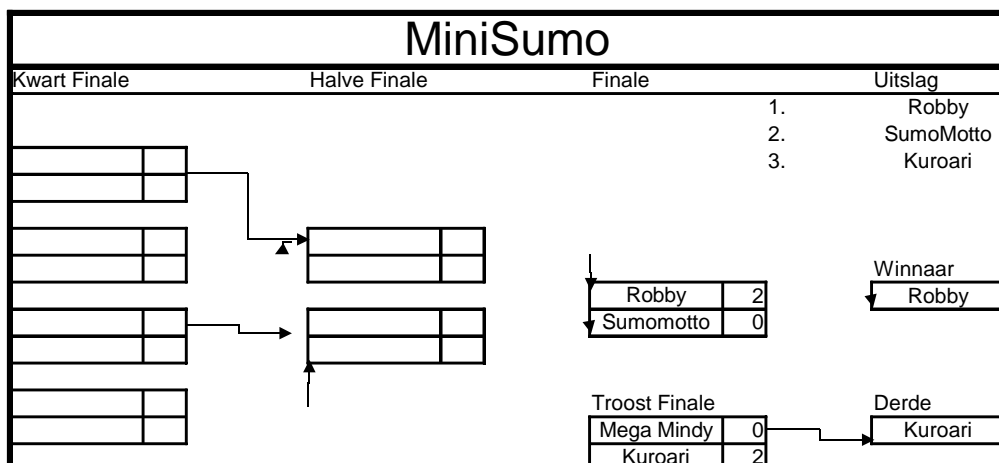

MiniSumo

--	--

	SumoMotto	Robby	Mega Mindy	Bull-IT	Kuroari	TinmenII	.	.	Total
SumoMotto		1	2	2	2	1	0	0	8
Robby	2		2	2	2	2	0	0	10
Mega Mindy	1	1		2	1	2	0	0	7
Bull-IT	1	0	0		0	0	0	0	1
Kuroari	1	0	2	2		2	0	0	7
TinmenII	2	0	0	2	1		0	0	5
.	0	0	0	0	0	0		0	0
.	0	0	0	0	0	0	0		0

SumoMotto	vs	Robby	1	-	2
Kuroari	vs	TinmenII	2	-	1
Mega Mindy	vs	Bull-IT	2	-	0
.	vs	.		-	
SumoMotto	vs	Mega Mindy	2	-	1
Kuroari	vs	.		-	
Robby	vs	Bull-IT	2	-	0
TinmenII	vs	.		-	
SumoMotto	vs	Bull-IT	2	-	1
Kuroari	vs	.		-	
Robby	vs	Mega Mindy	2	-	1
TinmenII	vs	.		-	
SumoMotto	vs	Kuroari	2	-	1
Robby	vs	TinmenII	2	-	0
Mega Mindy	vs	.		-	
Bull-IT	vs	.		-	
SumoMotto	vs	TinmenII	1	-	2
Robby	vs	.		-	
Mega Mindy	vs	.		-	
Bull-IT	vs	Kuroari	0	-	2
SumoMotto	vs	.		-	
Robby	vs	.		-	
Mega Mindy	vs	Kuroari	1	-	2
Bull-IT	vs	TinmenII	0	-	2
SumoMotto	vs	.		-	
Robby	vs	Kuroari	2	-	0
Mega Mindy	vs	TinmenII	2	-	0
Bull-IT	vs	.		-	